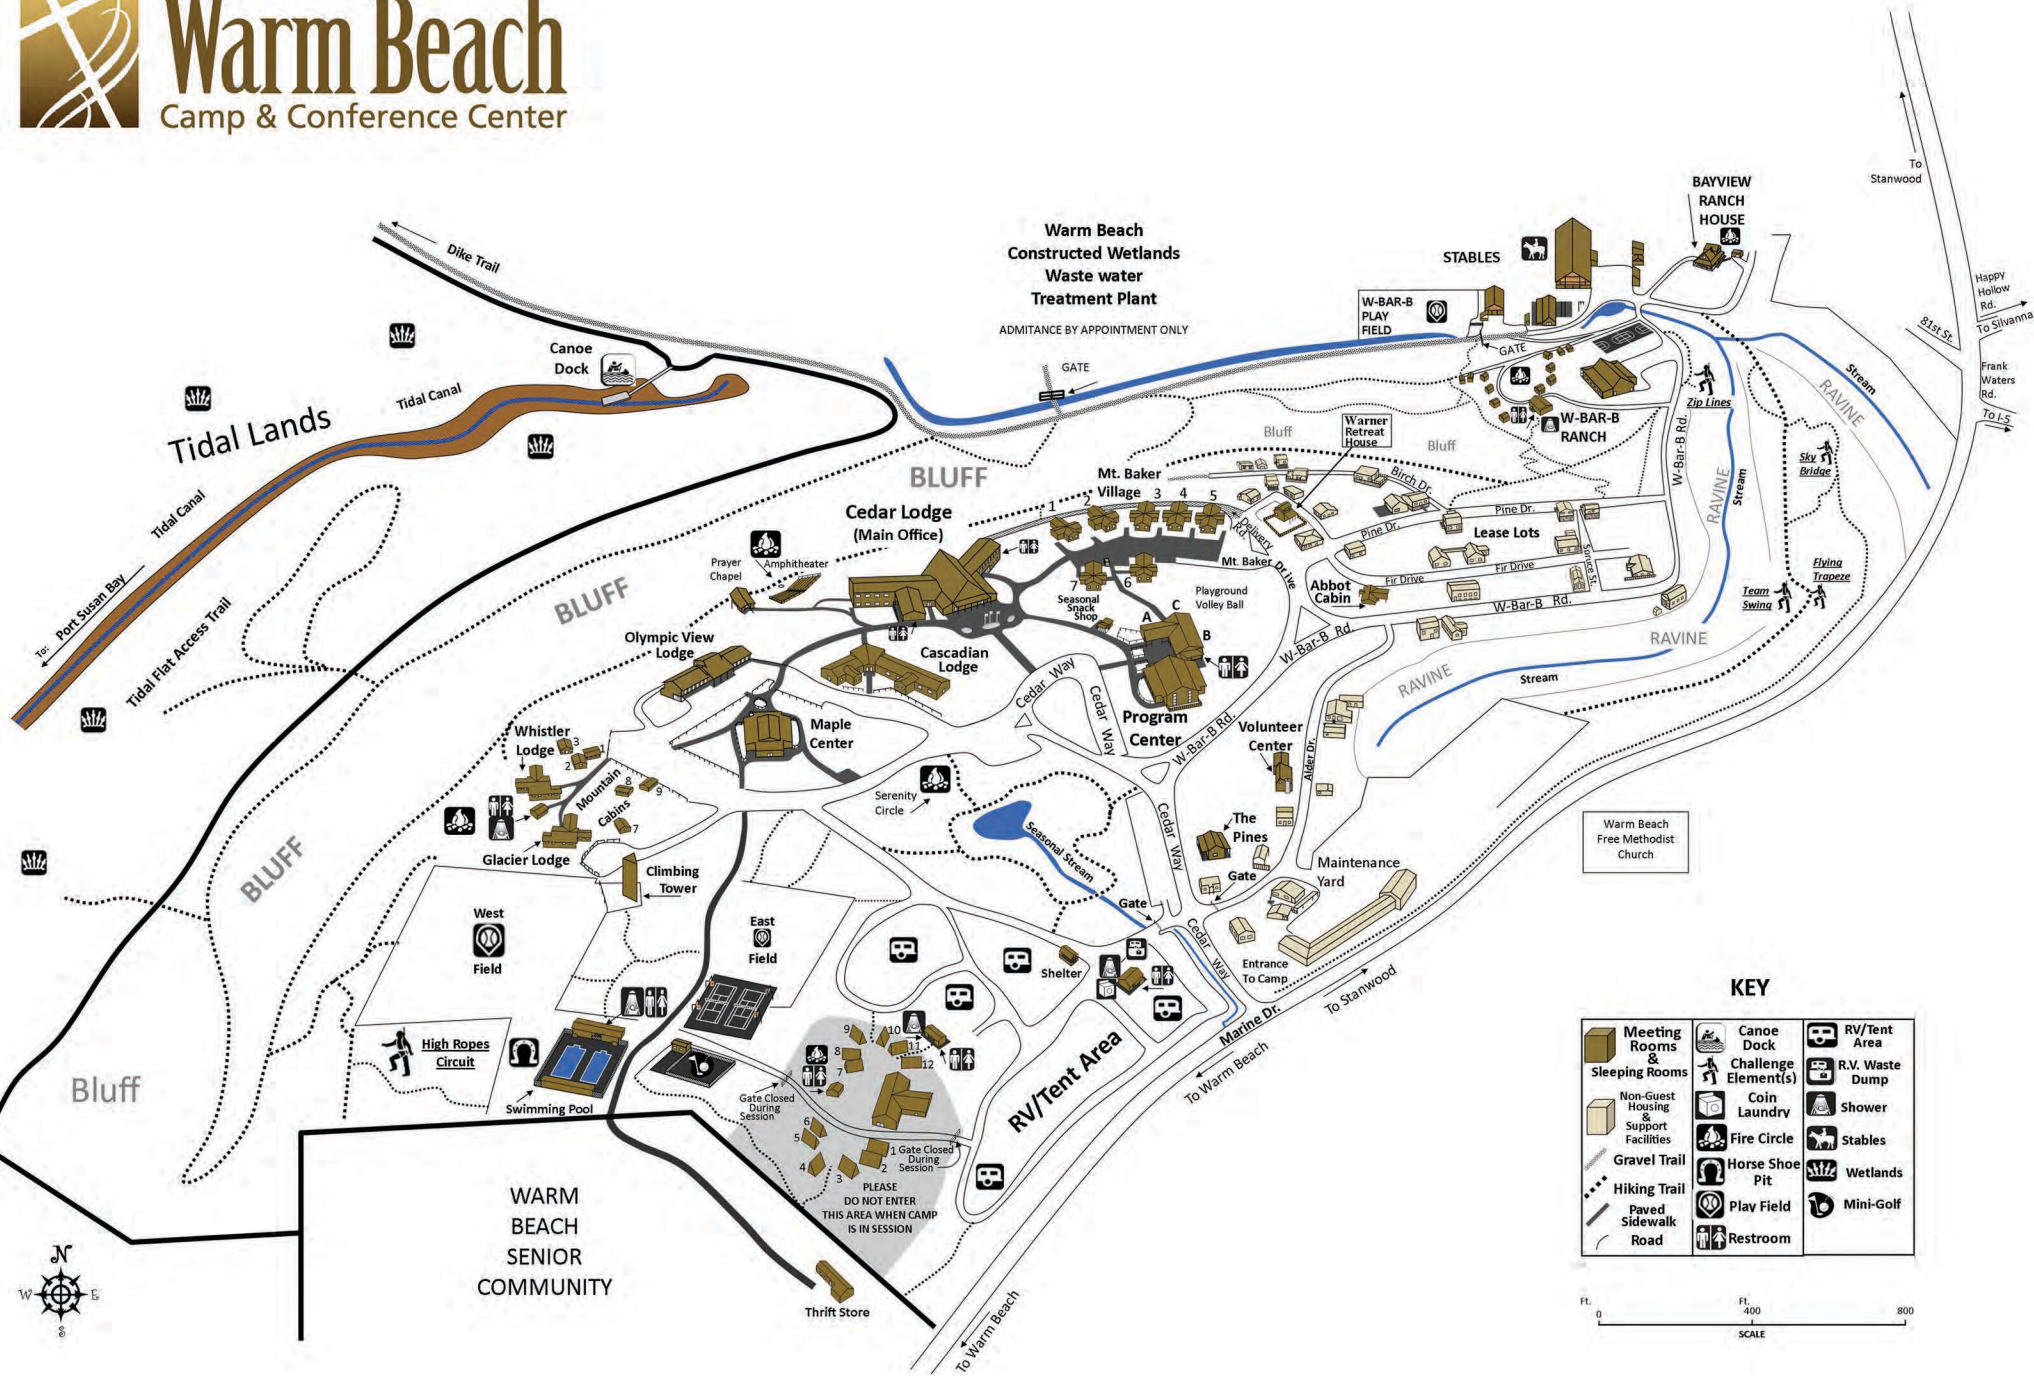

Canoe Dock

Check in here

Stables

Bayview
Retreat
House

Amphitheater

Olympic View Lodge

Prayer
Chapel

Dining

Vince's Band Rehearsals

Key

	Parking Area
	Restroom
	Building
	Telephone
	Paved Sidewalk
	Road

RV Area

Entrance To Camp

Marine Dr.

Warm Beach

Camp & Conference Center

	Meeting Rooms & Sleeping Rooms		Restroom
	Non-Guest Housing & Support Facilities		Fire Circle
	Hiking Trail		Stables
	Paved Sidewalk		Coin Laundry
	Road		R.V. Waste Dump

Warm Beach

Camp & Conference Center

KEY

Meeting Rooms & Sleeping Rooms	Canoe Dock	RV/Tent Area
Non-Guest Housing & Support Facilities	Challenge Element(s)	R.V. Waste Dump
Gravel Trail	Coin Laundry	Shower
Hiking Trail	Fire Circle	Stables
Paved Sidewalk	Horse Shoe Pit	Wetlands
Road	Play Field	Mini-Golf
	Restroom	