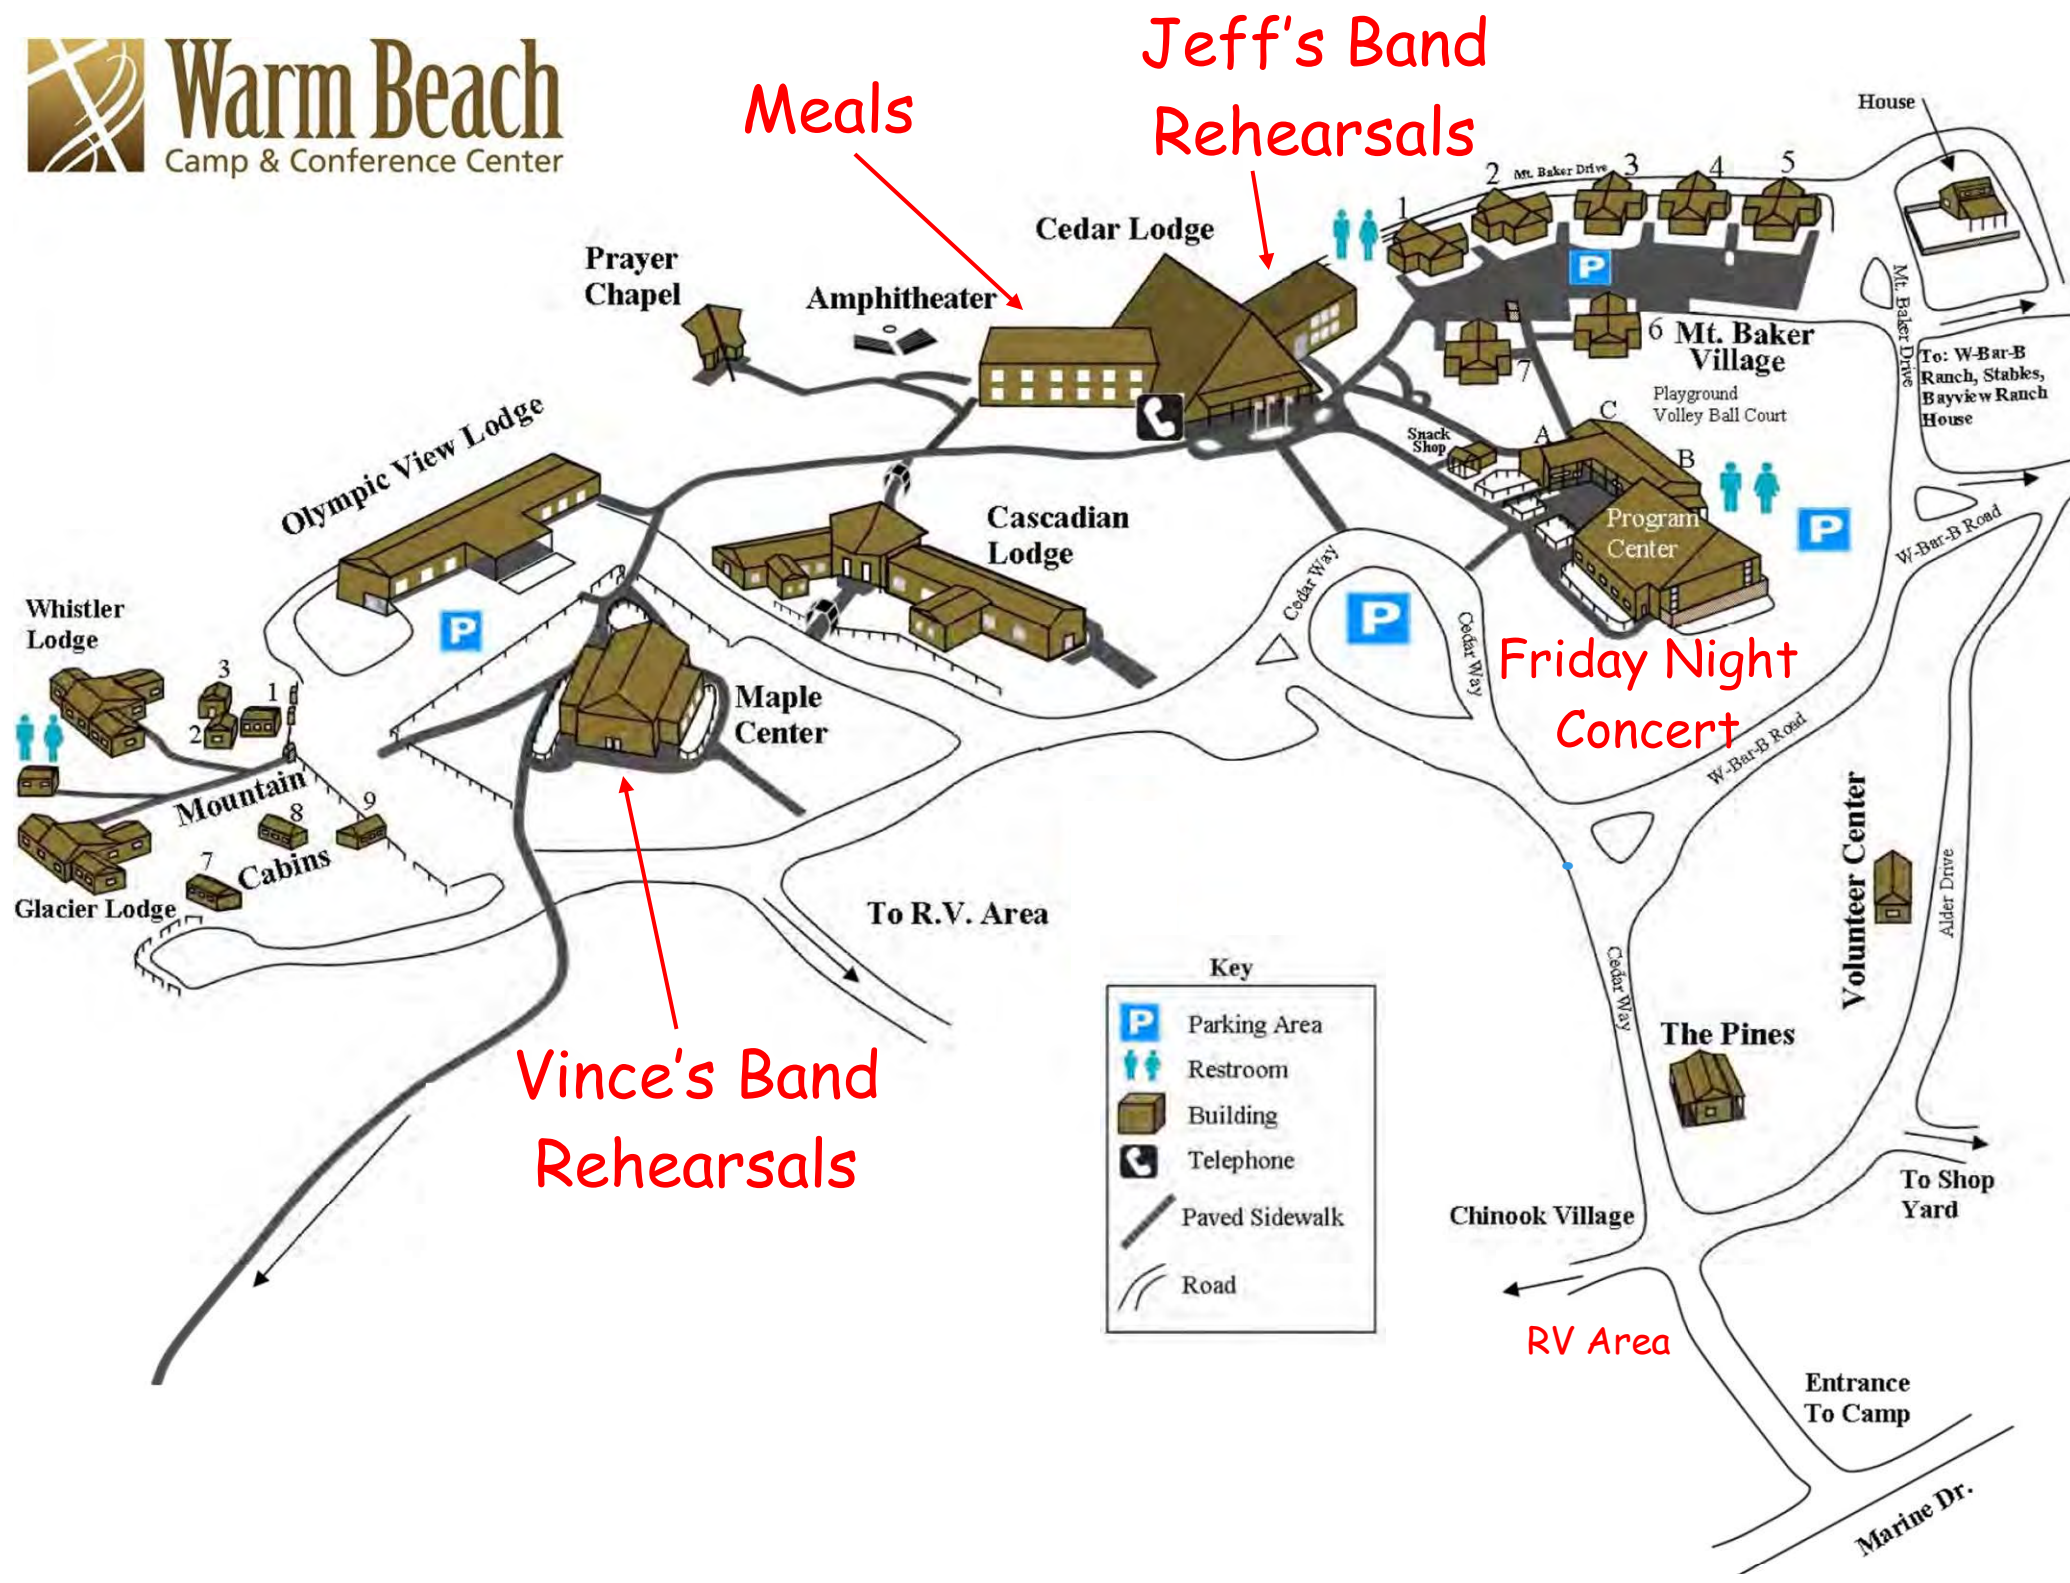

Meals

Jeff's Band Rehearsals

Friday Night Concert

Vince's Band Rehearsals

Key

	Parking Area
	Restroom
	Building
	Telephone
	Paved Sidewalk
	Road

RV Area

Entrance To Camp

Marine Dr.