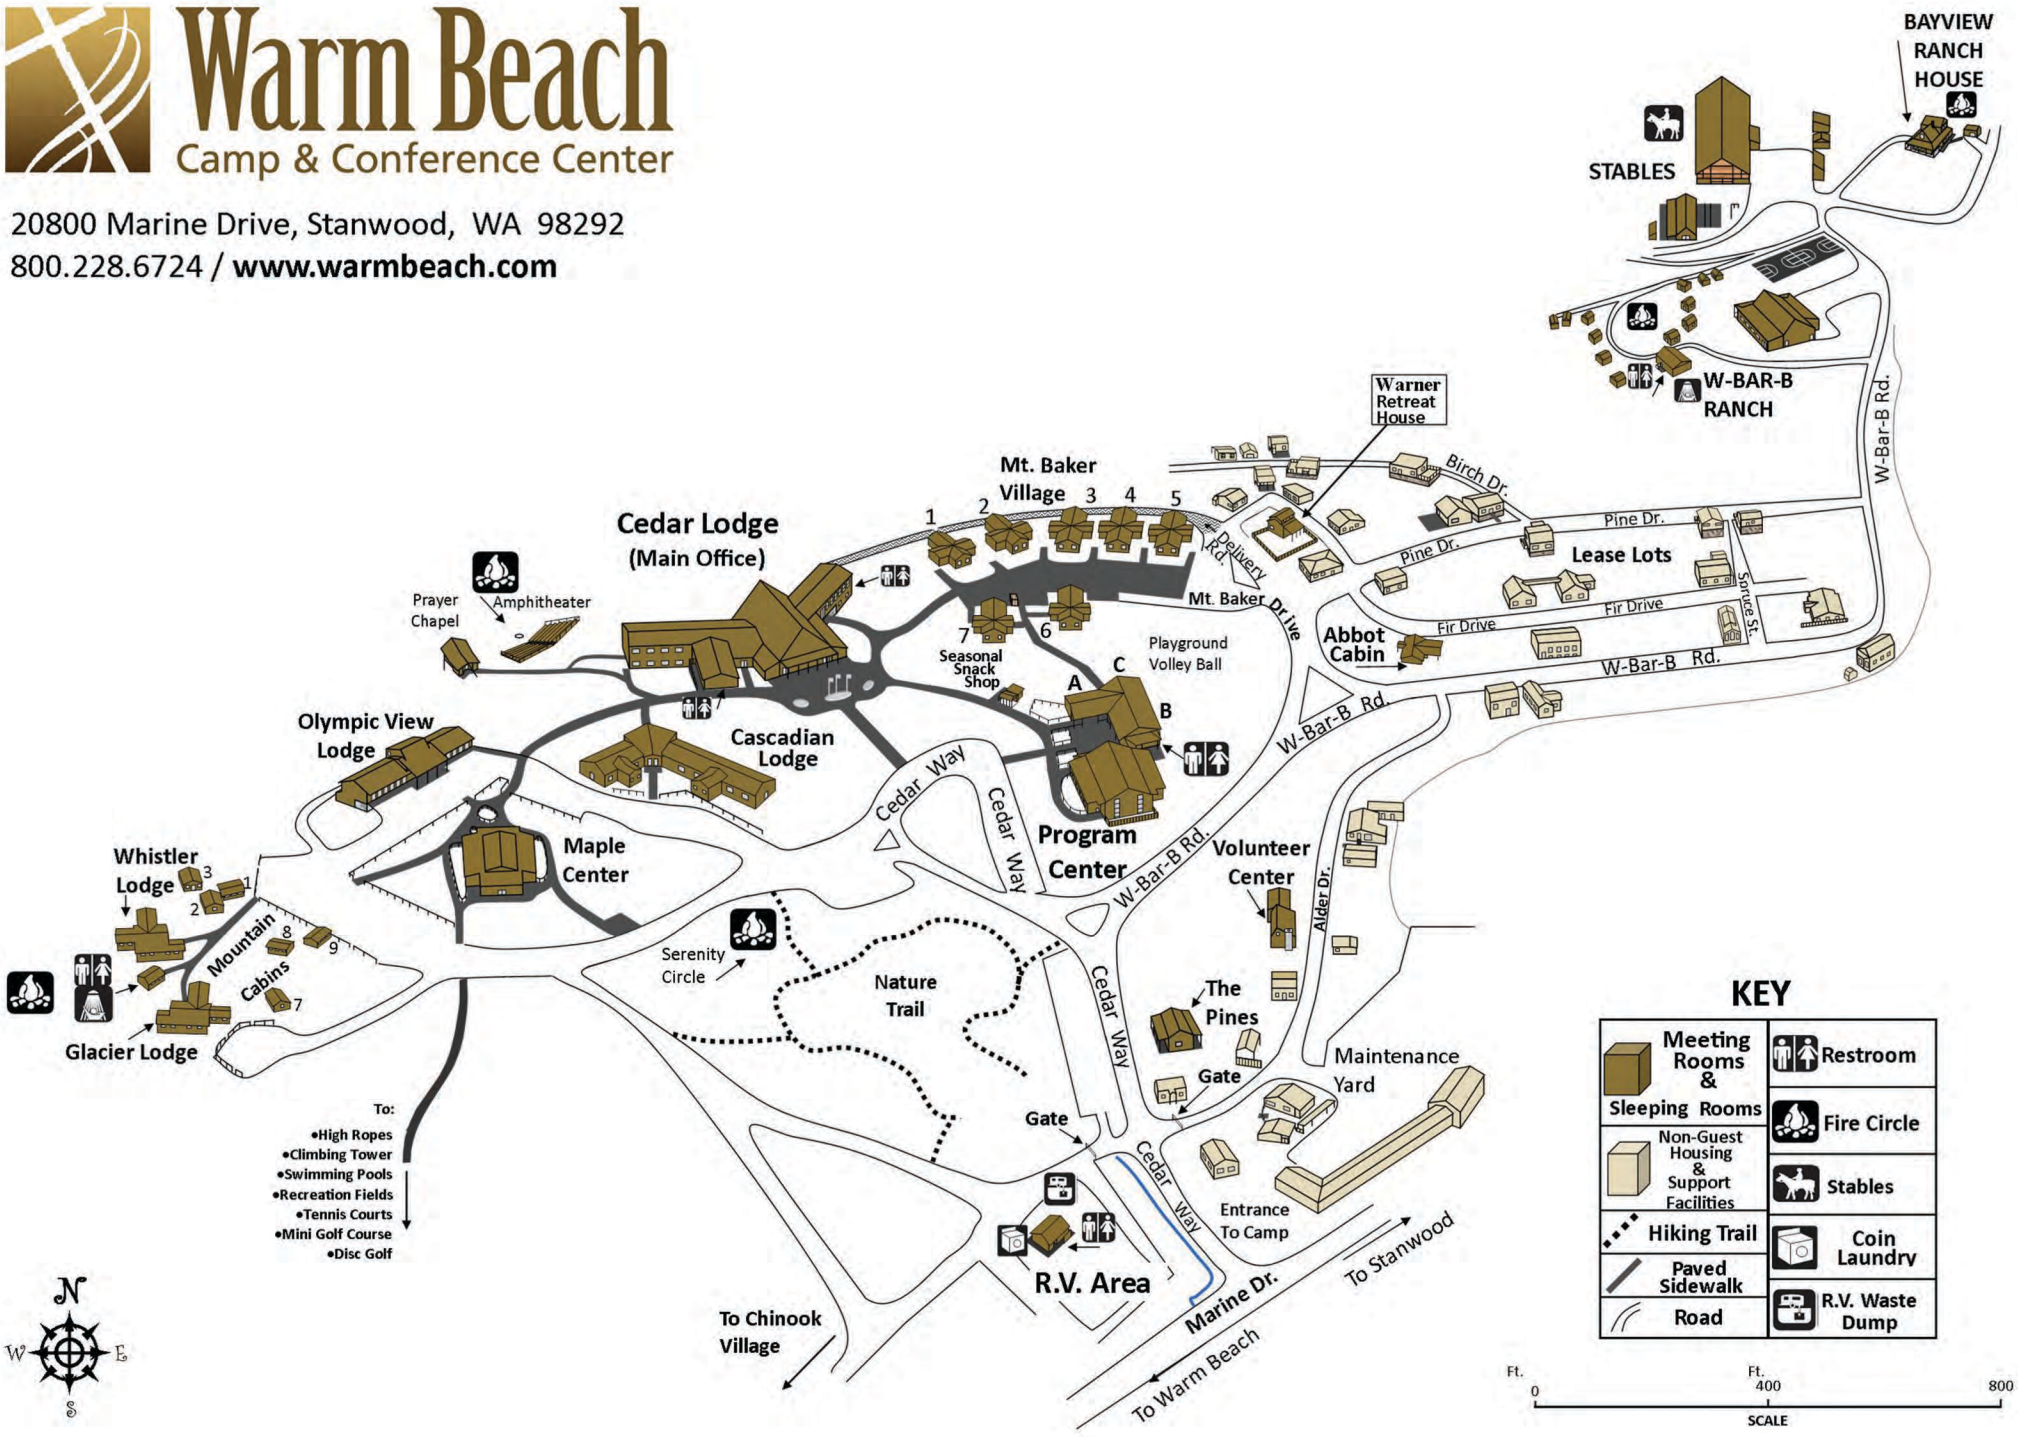

Canoe Dock

Check in here

Stables

Bayview
Retreat
House

Amphitheater

Olympic View Lodge

Prayer
Chapel

Dining

Vince's Band Rehearsals

Key

	Parking Area
	Restroom
	Building
	Telephone
	Paved Sidewalk
	Road

RV Area

Entrance To Camp

Marine Dr.

Warm Beach

Camp & Conference Center

20800 Marine Drive, Stanwood, WA 98292
 800.228.6724 / www.warmbeach.com

- To:
- High Ropes
 - Climbing Tower
 - Swimming Pools
 - Recreation Fields
 - Tennis Courts
 - Mini Golf Course
 - Disc Golf

KEY

KEY

Meeting Rooms & Sleeping Rooms	Canoe Dock	RV/Tent Area
Non-Guest Housing & Support Facilities	Challenge Element(s)	R.V. Waste Dump
Gravel Trail	Coin Laundry	Shower
Hiking Trail	Fire Circle	Stables
Paved Sidewalk	Horse Shoe Pit	Wetlands
Road	Play Field	Mini-Golf
	Restroom	